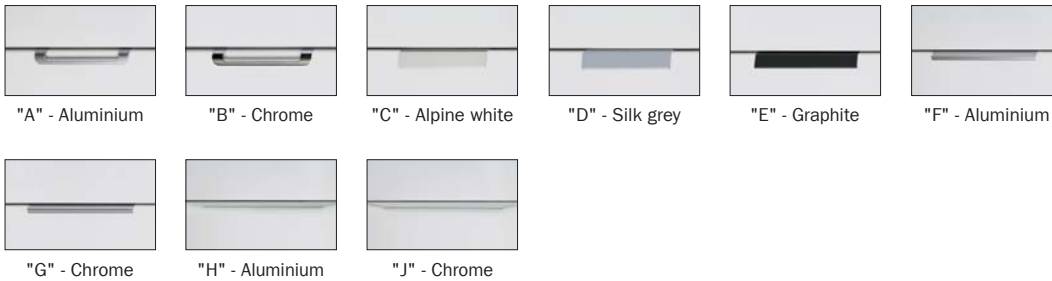

Instructions for ordering:

1 Select the colour code for the desired colour variation from the upper table (e.g. **A022**).

2 Find the identification letters for the design/colour of the handle and enter them in the space in the colour code (e.g. **A022A**).

Handle variants:

3 Select the article no. based on the desired width. You will find the correct **article no.** and **price** for the appropriate front in the line below.

1	COL. CODE	FRONT VARIATION ▶	COLOUR	HIGH POLISH
	CARCASE COLOUR ▼		Front in carcase colour	White
	Sonoma oak colour		A022...	A026...
	Sanremo oak light colour		A016...	A020...
	Royal walnut colour		A600...	A601...
	Alpine white		A010...	A014...
	Silk grey		A028...	A032...
	Graphite		A034...	A038...
	...HANDLE VARIANT ▶		"A" - ALUMINIUM	"B" - CHROME
			"F" - ALUMINIUM	"G" - CHROME
3	HEIGHT 49, 61 CM	Width in cm	40	40
		Drawing		
		Name	Bedside table	Bedside table
		Name	2 drawers	3 drawers
		Dimensions (W/H/D)	↔ 40 cm ↓ 49 cm ↘ 42 cm	↔ 40 cm ↓ 61 cm
		▼ Art. no.	▼ Price £	...
		Colour front	6D15	6D17
		High polish front	6H15	6H17
		Colour glass front	6G15	6G17
	HEIGHT 61 CM	Width in cm	80	80
		Drawing		
		Name	Chest	Chest
		Name	3 drawers	4 drawers
		Dimensions (W/H/D)	↔ 80 cm ↓ 61 cm ↘ 42 cm	↔ 80 cm
		▼ Art. no.	▼ Price £	...
		Colour front	6D19	6D20